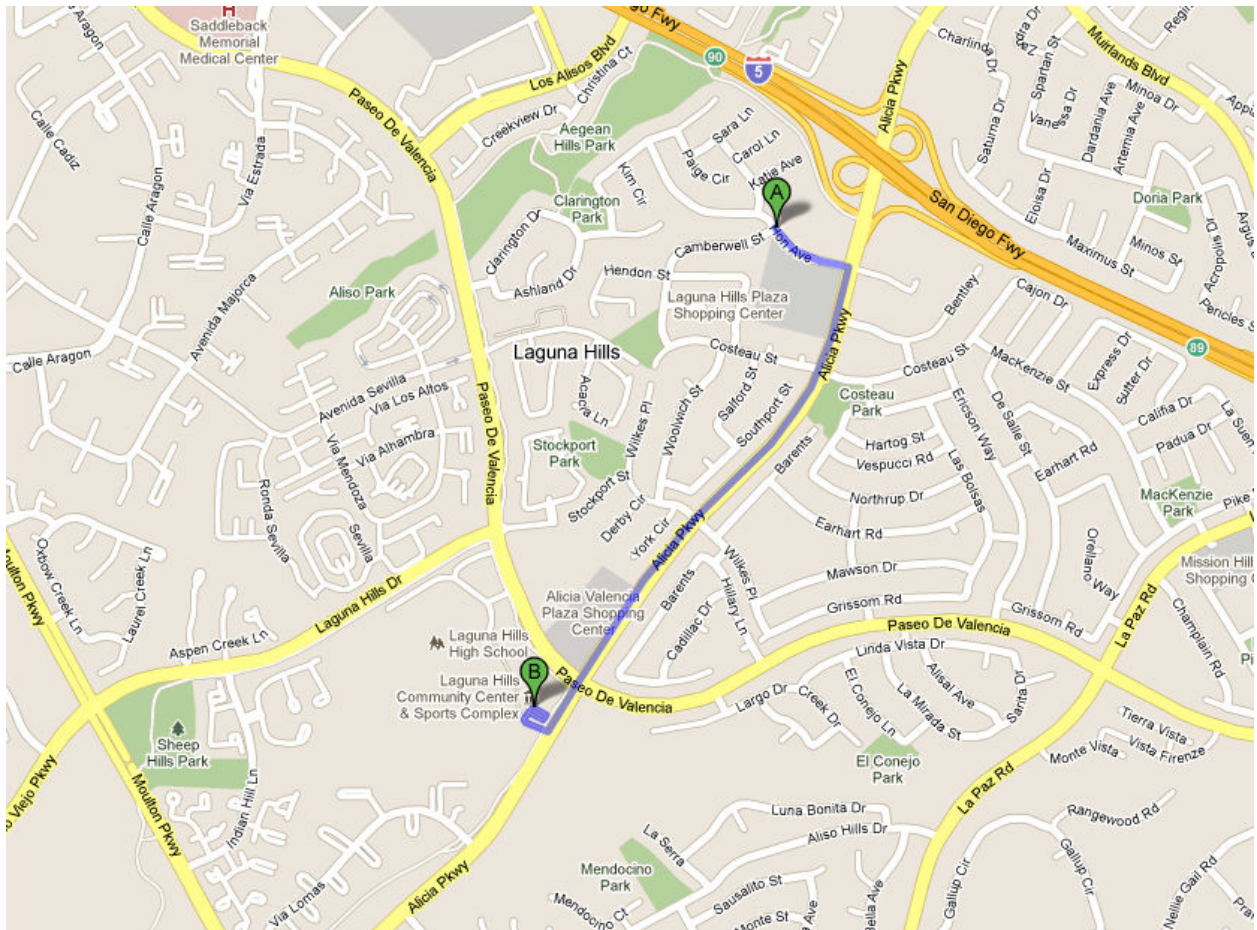

# Snail's Pace Running Academy Meeting Spot Monday, Wednesday 6pm and Saturday 7am

From Snails Pace  
Head South on Alicia Parkway  
Turn RIGHT at Community Center Dr  
Make Left at Stop Sign and Park